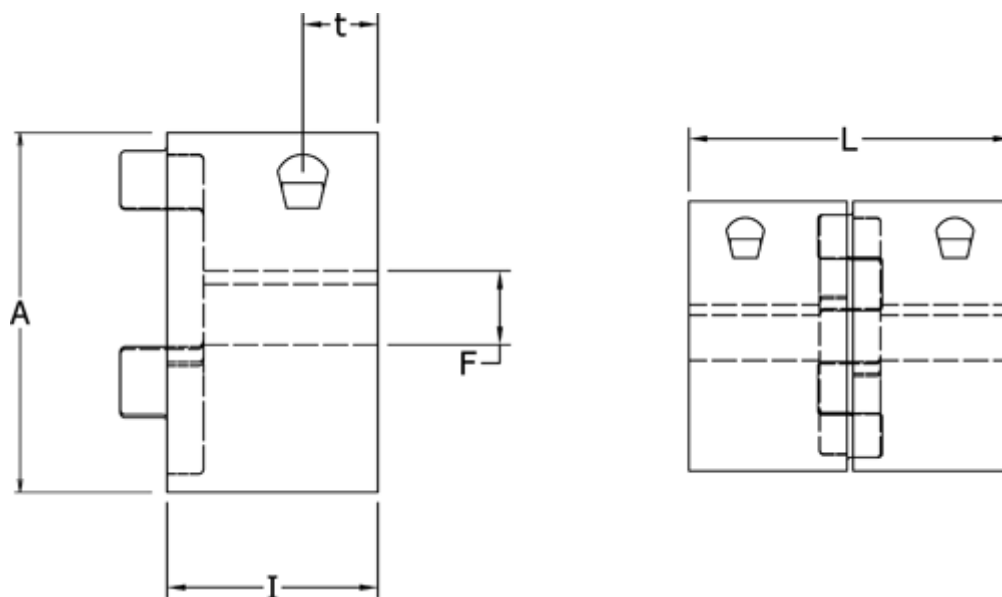

Article number: 3335014M015

Description: Clamping Hub Klonex ES 19/24
ALU Aluminium, Bore 15H7 mm

Measures

A = 30

F = 15

I = 11

L = 35

t = 5.5